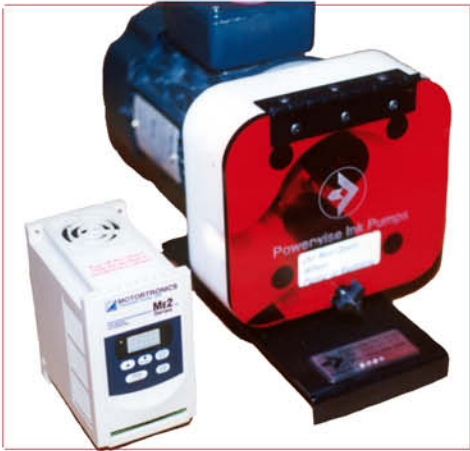

9090NAC

Powerstaltic pump driven by an electric motor. 0.5 HP. AC Inverter speed control. Digital display. Suitable for 5/8" tube. Water based inks. Non-explosionproof

AC Inverter control gives you complete speed control at the push of a button. Digital display for easy reading. Single and three phase available.

Roller driven by motor shaft allows very compact design. Oversized rollers add to hose life. Simple to maintain.

****** Note******

The speed controller has been factory set so that the pump speed can not exceed 500 rpm. This will ensure longer hose life by preventing overspeeding. Furthermore above this speed you can not achieve more flow because the hose does not reform quick enough. There are several programmable features on the speed controller. Please consult the inverter booklet for information.