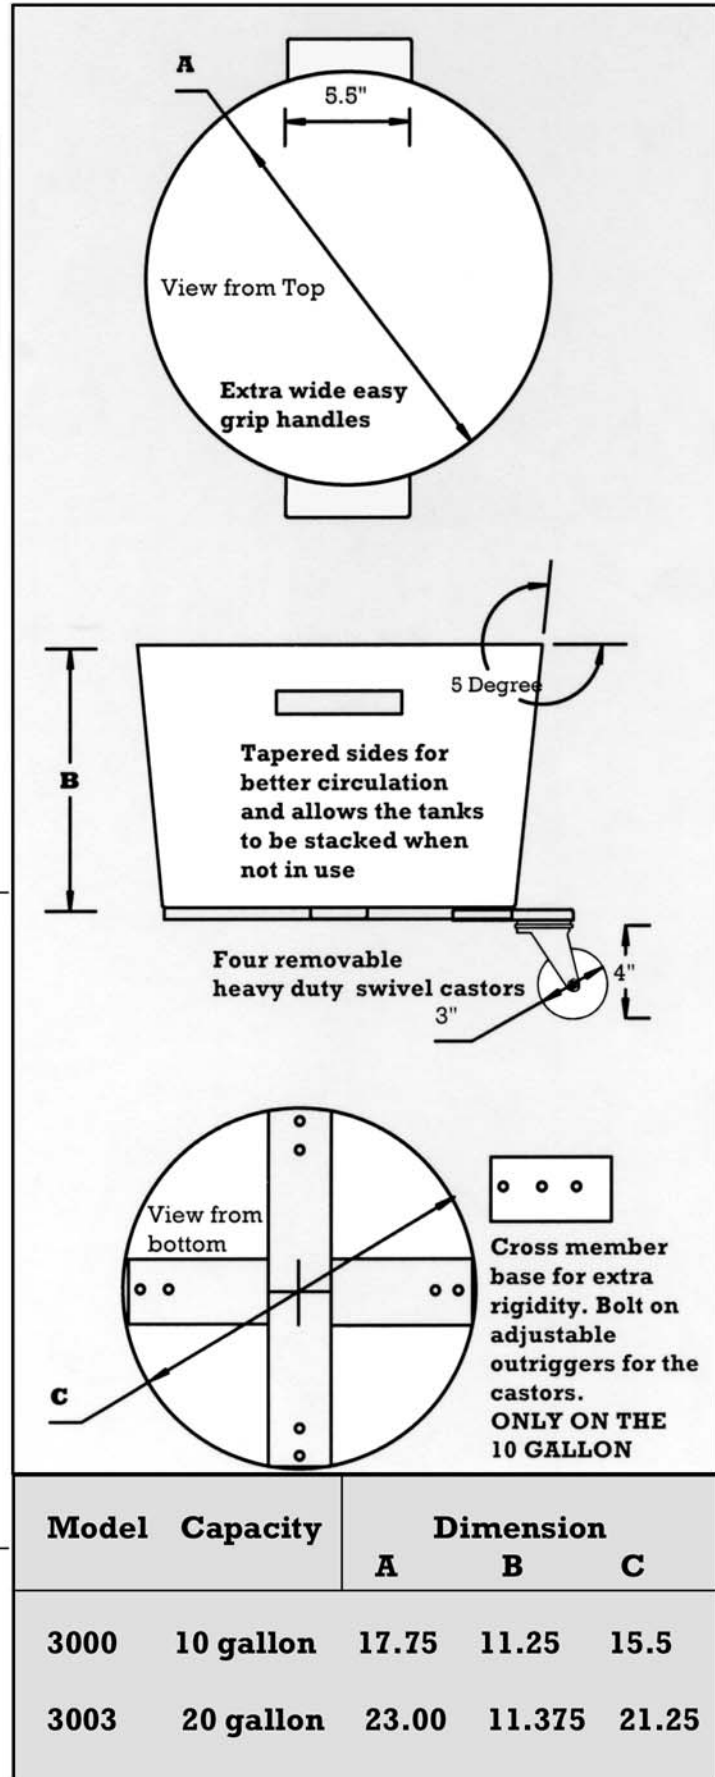

3000 & 3003 Containers

Model 3000 10 Gallon

High Quality Containers
Fabricated to the highest standards with a mirror finish. Tapered sides for stacking. Complete with handles.

Model 3003 20 gallon

Heavy duty castors can be removed. 10 gallon has outriggers for extra stability.

Interchangeable Lids

Hinged lids with interchangeable lip system!
Every Powerwise pump with an industry standard 12" lid will fit over our 10 & 20 gallon tank lids. This allows the press operator to use the same pump in different sized containers for long or short print runs

Model 3003L Lid

Powerwise

Ink Pumps

2700 West 21st Street, Erie, PA 16506 USA
Tel: 814 833 3715 Fax : 814 838 3850
e:mail:sales@powerwise.com
Website www.powerwise.com

Model	Capacity	Dimension		
		A	B	C
3000	10 gallon	17.75	11.25	15.5
3003	20 gallon	23.00	11.375	21.25