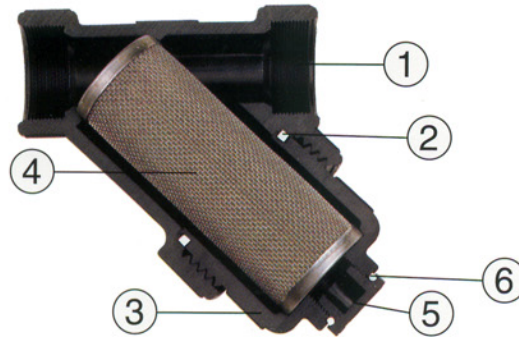

Y99075

3/4" Ports
20 mesh stainless steel basket

Inline Y Strainer

FEATURES

- * Precision molded construction
- * Corrosion resistant
- * Lightweight
- * Fiberglass reinforced
- * Easy grip and cap
- * 304 stainless steel screen
- * EPDM gaskets
- * Heavy duty end caps
- * 150 PSI maximum
- * Clean-out plug
- * Female NPR x Female NPT

Parts

- 1 Y075B Y Body and Cap
- 2 Y075G Gasket
- 3 Y075C End Cap
- 4 YY720 20 Mesh Screen
- 5 Y12723 Drain Plug
- 6 Y12724 EPDM O Ring for Drain Plug

To Press

From Pump

Optional

1016 Rare earth magnet can be fitted. This strong magnet takes out metal particles. Essential for protection of rollers etc.

Ask for Y99075M

Model	Size	Description
Y99075	3/4"	20 mesh
Y99075M	3/4"	20 mesh + magnet
Y99125	1 1/4"	20 mesh
Y99125M	1 1/4"	20 mesh + mag

Powerwise Ink Pumps

2700 West 21st Street, Erie, PA 16506 USA

Tel: 814 833 3715 Fax : 814 838 3850